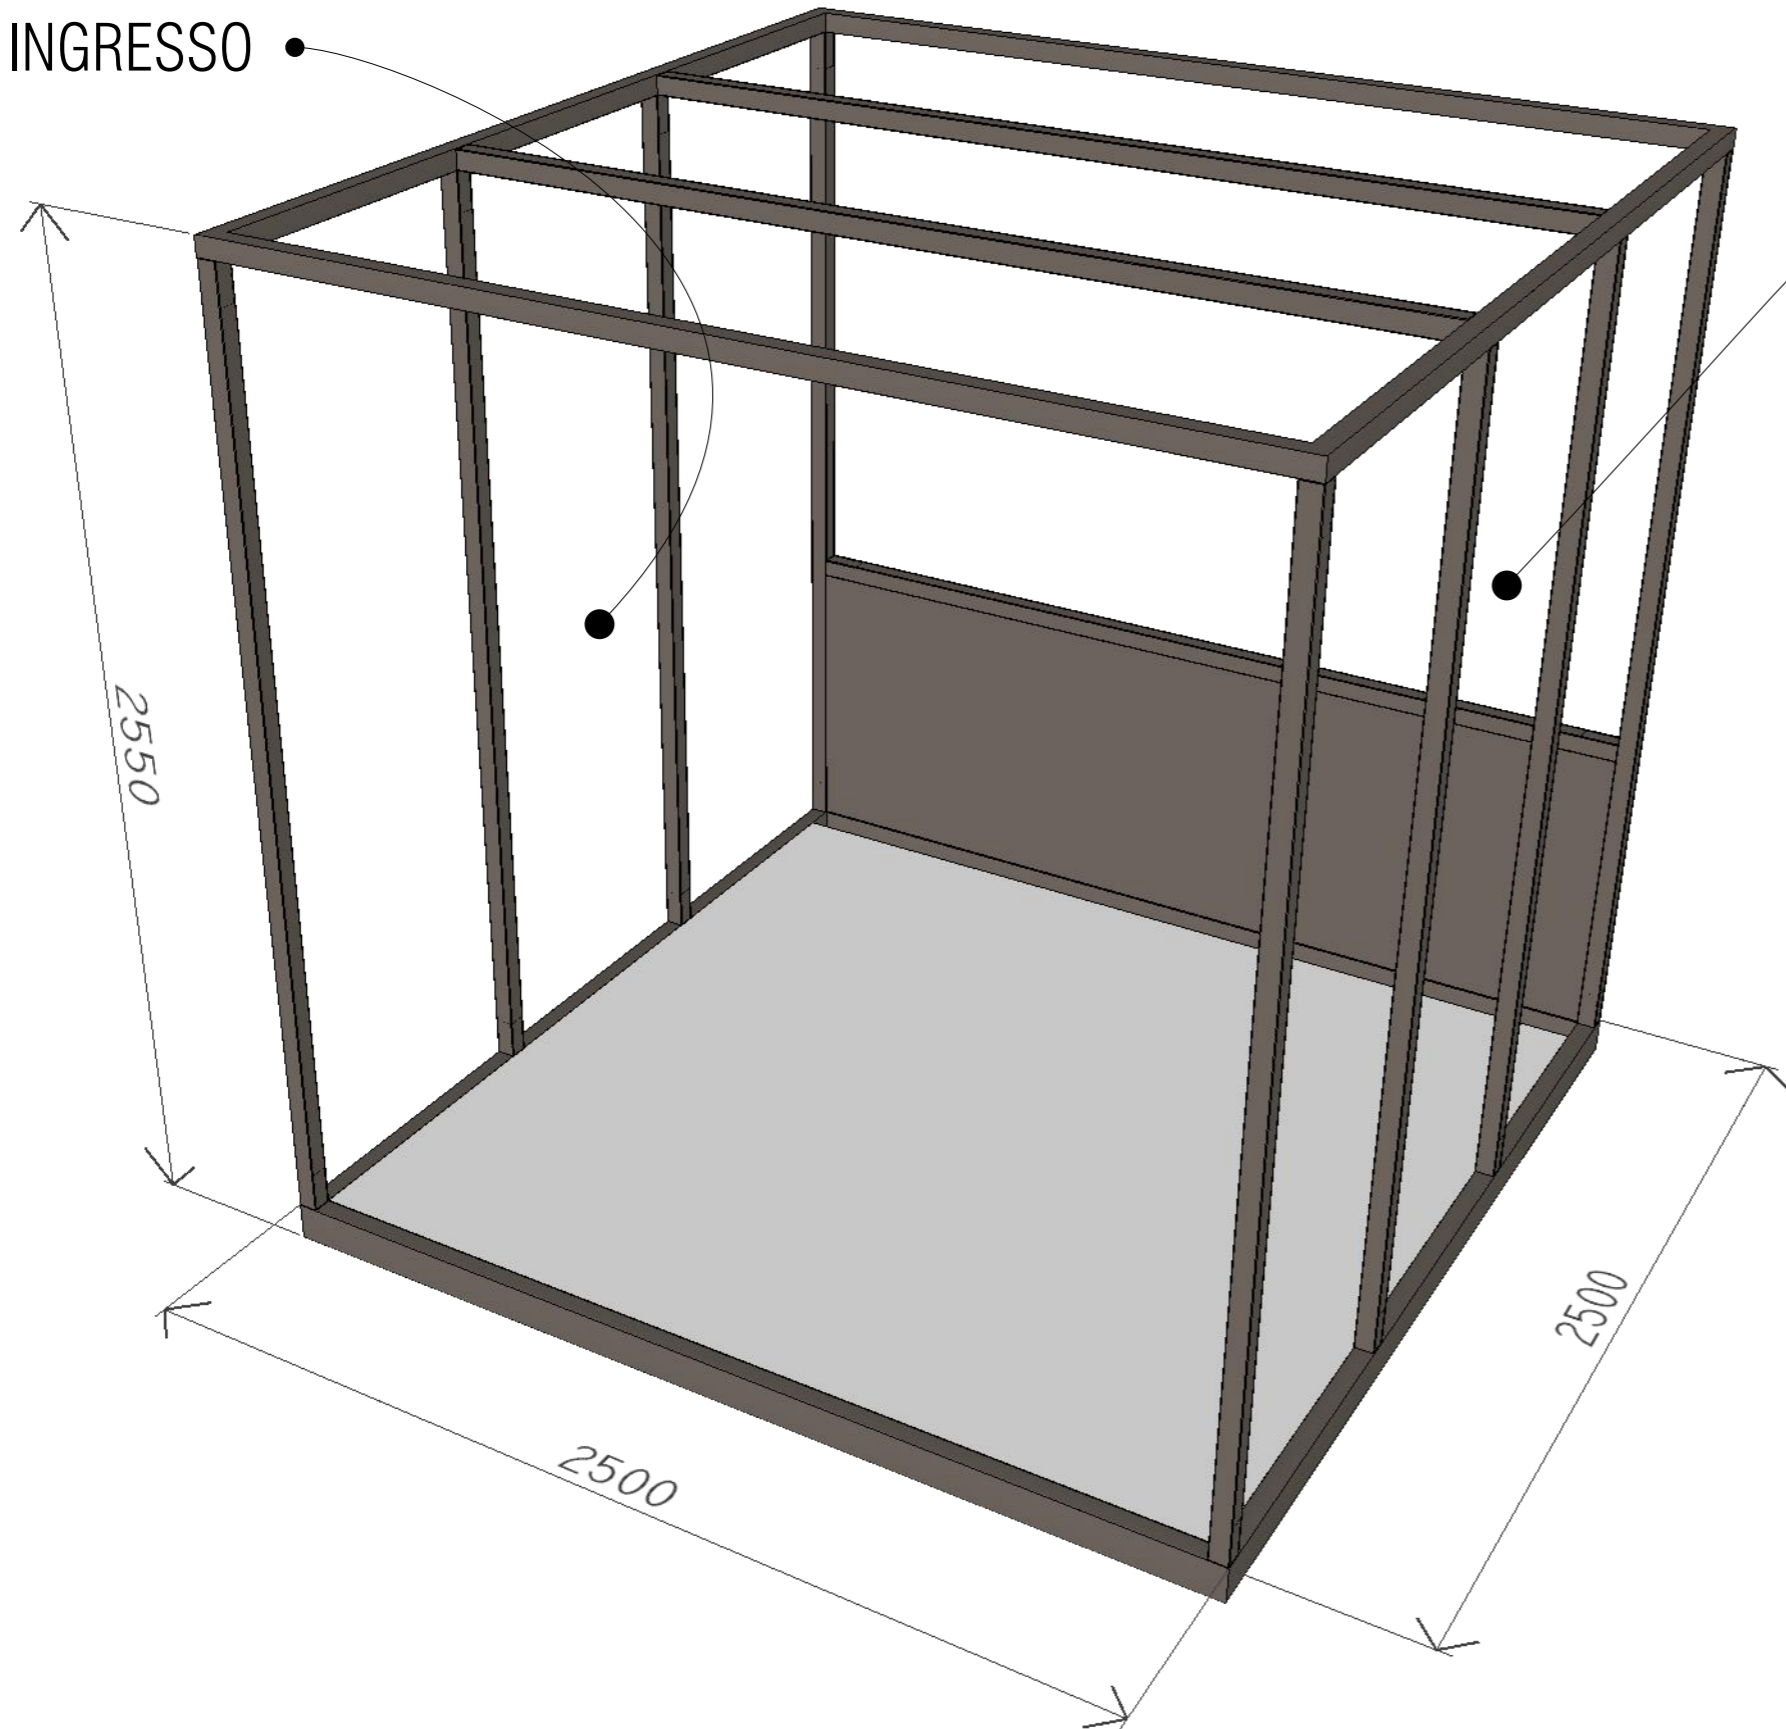

L'OFFICINA DEI GIARDINI®
Conservatories & Furniture

INGRESSO •

• INGRESSO

Evento: DOT2023 - CUBE NATURE - data: 03/03/2023 - scala:

This design is the exclusive property of L' Officina dei Giardini srl . All rights reserved. Any kind of reproduction, total or partial , is forbidden without written authorization